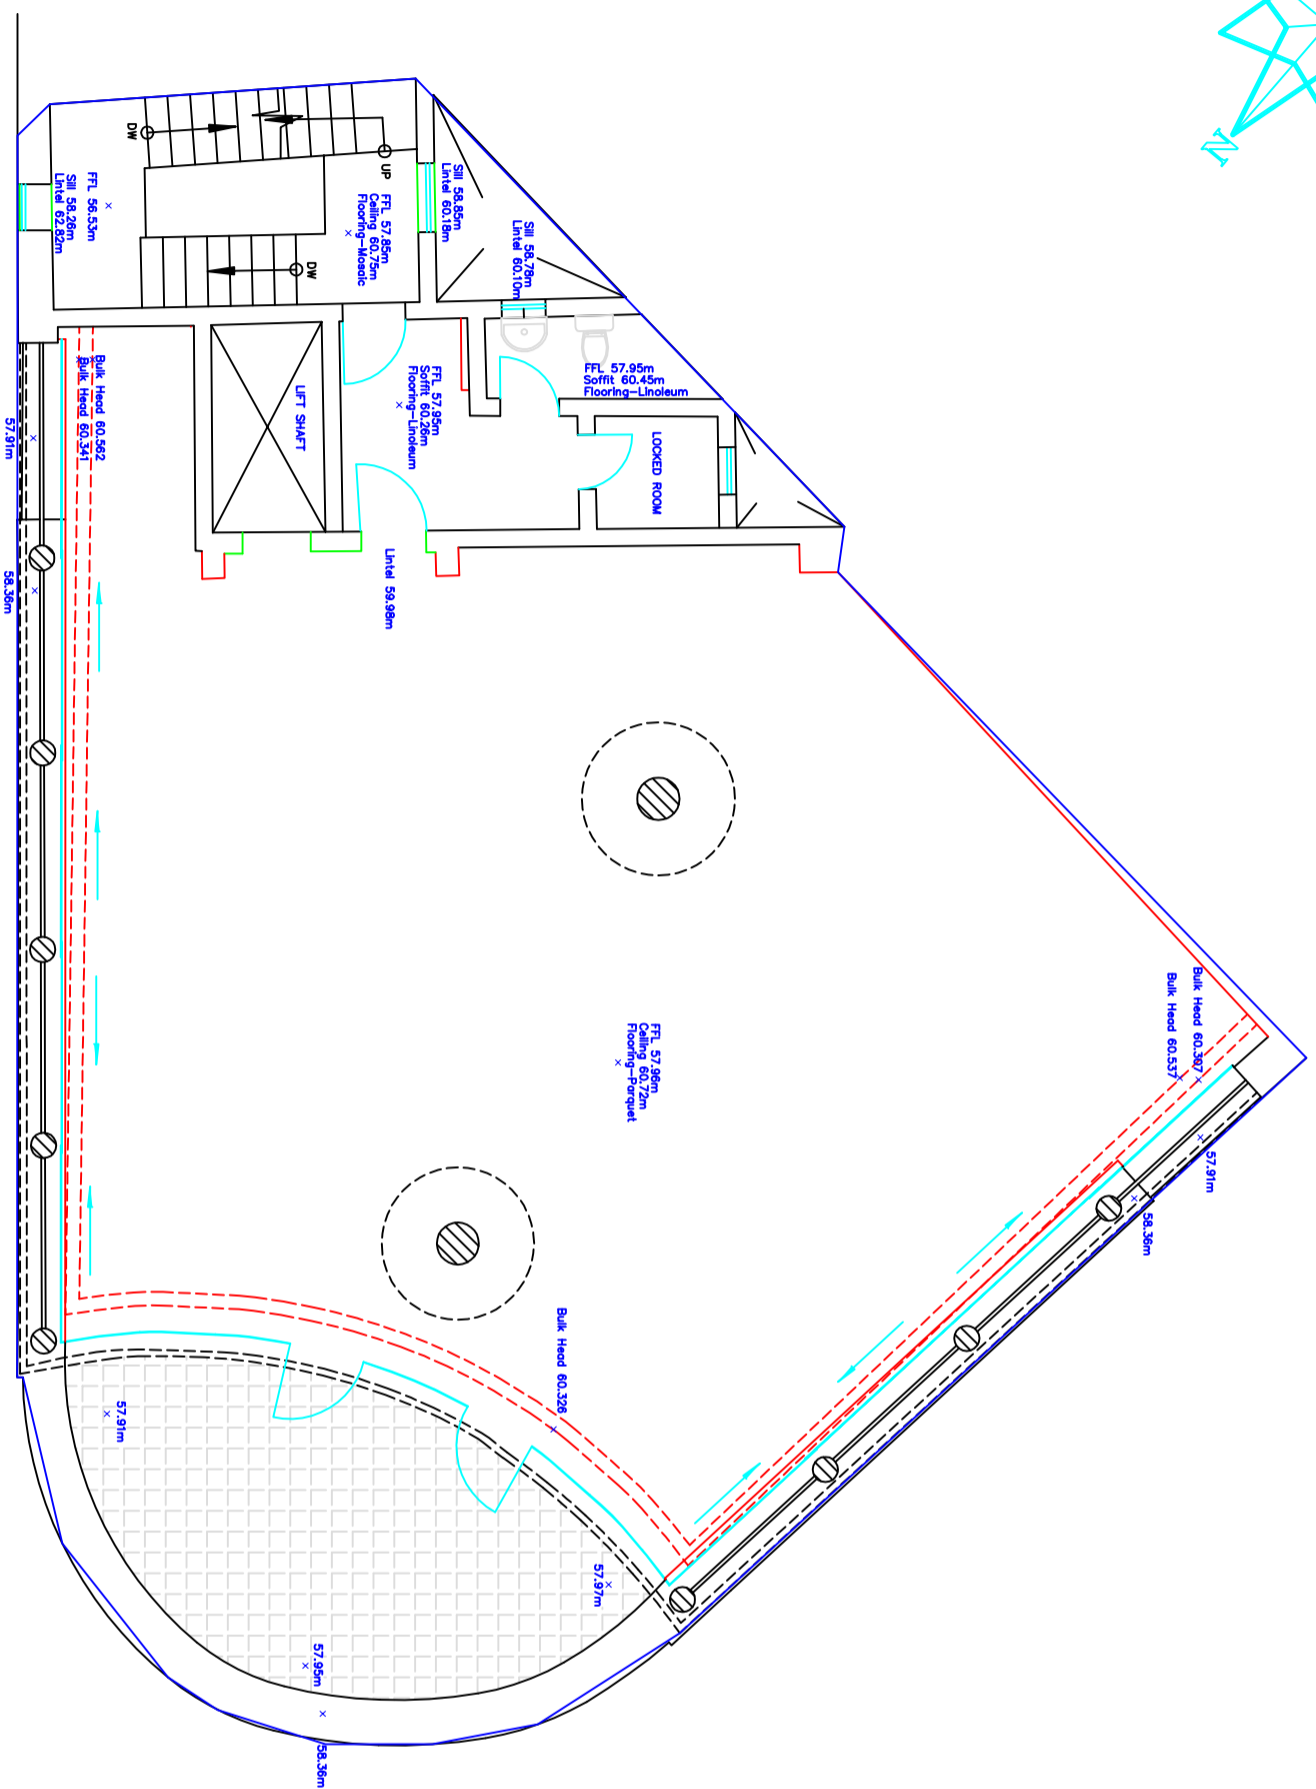

EX NATUZZI SHOWROOM – SECOND FLOOR

- Legend:
- RED – GYPSUM
 - CYAN – APERTURES
 - GREEN – MARBLE
 - WHITE – RAILING
 - WHITE = CONCRETE, MASONARY
 - GREY – FURNITURE

Title:
Survey of Ex Natuzzi Showroom

Surveyed/Drawn by:

Date:
19th. September 2016

Scale:
1/100