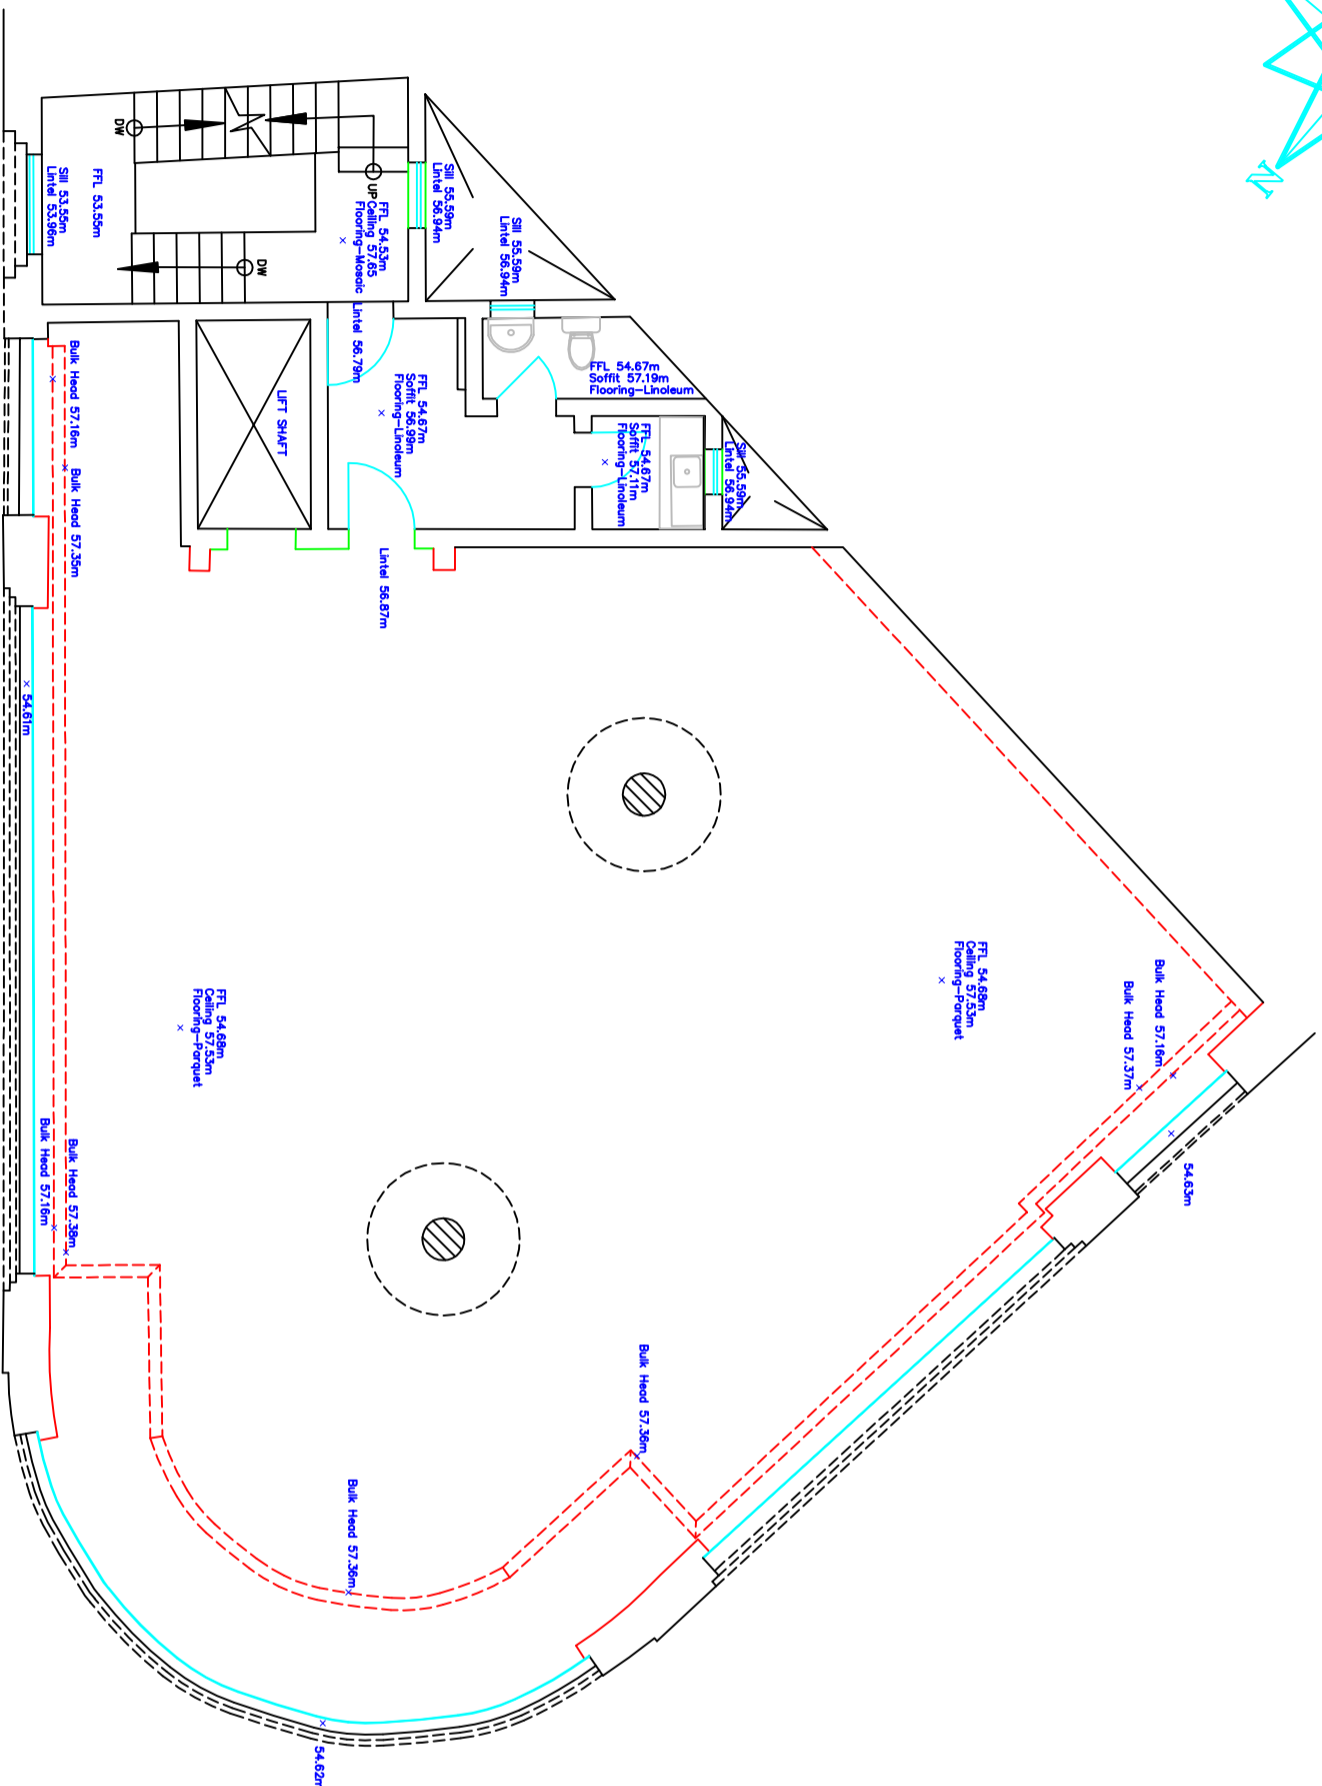

EX NATUZZI SHOWROOM – FIRST FLOOR

Legend:

- RED – GYPSUM
- CYAN – APERTURES
- GREEN – MARBLE
- WHITE – RAILING
- WHITE – CONCRETE, MASONARY
- GREY – FURNITURE

Title:

Survey of Ex Natuzzi Showroom

Surveyed/Drawn by:

Date:

19th. September 2016

Scale:

1/100